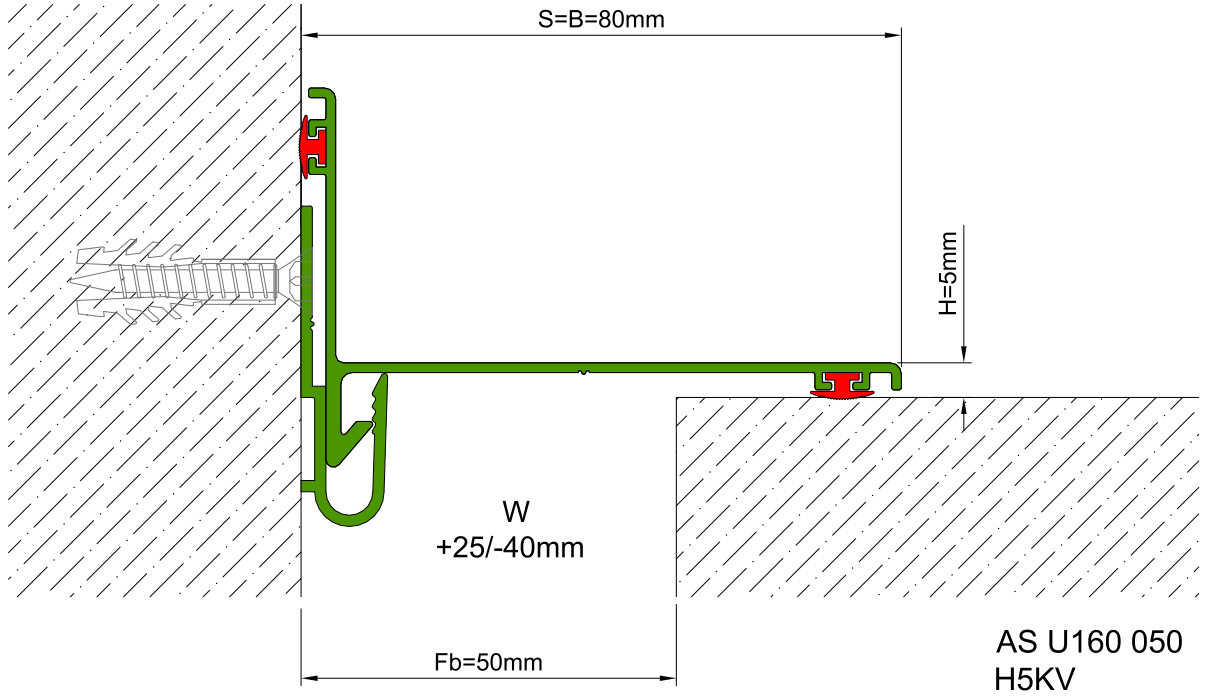

AS U160 surface mounted overall metal cover can easily be applied to all types of parallel wall and ceiling and gives a decorative aspect to the places with invisible screwing system. Base clip is screwed on the surface from one side and the snap-on cover is placed on it. Easy installation, decorative view, high movement ability & maintenance-free characteristics makes AS U160 a favorable profile. It can be aligned with floor covers.

**SEISMIC**

\* Visuals are representative and the profile configuration may differ depending on the characteristics requested.

LOCATION	MODEL	GAP (Fb) mm	HEIGHT (H) MM	OVERALL WIDTH (B) mm	VISIBLE WIDTH (S) mm	MOVEMENT (W) mm	LOAD CAPACITY	STANDARD LENGTH (mt)
Wall to Wall	AS U160-050	50	5	111	111	+25/-40	N/A	3
	AS U160-100	100	5	161	161	+25/-90	N/A	3
	AS U160-150	150	5	211	211	+25/-140	N/A	3

Note: Please ask for different sizes

Profil No Profile Number	AS U160 050	AS U160 050K
Fb (mm)	50	50
H (mm) yaklaşık approx.	5	5
W± (mm) yaklaşık approx.	+25/-40	+25/-40
Renk Color	Alüminyum Kapak: Eliksalli , Alüminyum Bağlantı Parçası: Natürel , Fitiller: Siyah Aluminum Cover: Anodized , Aluminum Base Clip: Natural , Inserts:Black	
Malzeme Material	Alüminyum, EPDM Kauçuk Aluminum, EPDM Rubber	
Standart Uzunluk Standard Length	3	