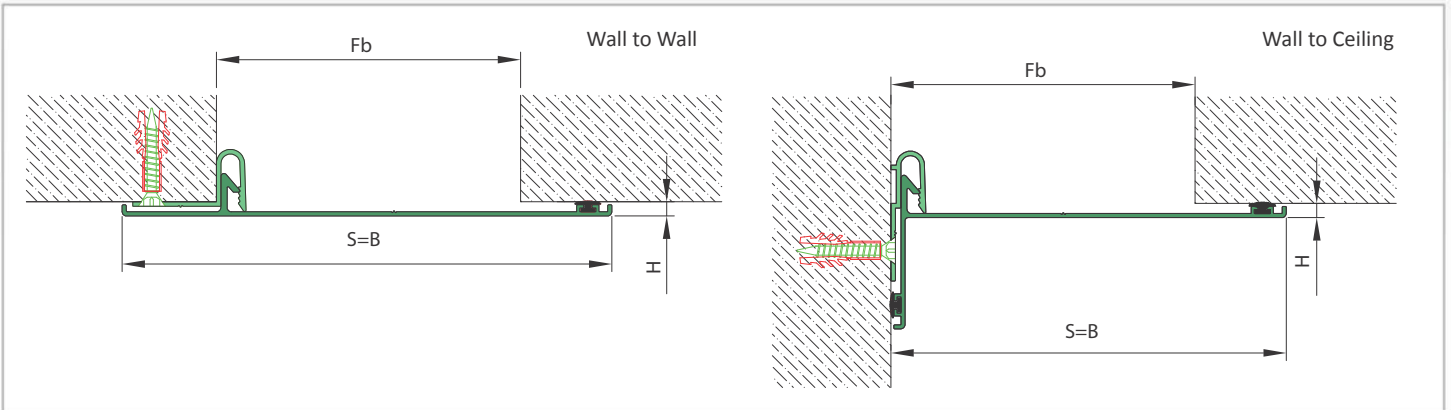

AS U160 surface mounted overall metal cover can easily be applied to all types of parallel wall and ceiling and gives a decorative aspect to the places with invisible screwing system. Base clip is screwed on the surface from one side and the snap-on cover is placed on it. Easy installation, decorative view, high movement ability & maintenance-free characteristics makes AS U160 a favorable profile. It can be aligned with floor covers.

- Application Areas** : Indoor&Outdoor / Wall & Ceiling
- Ideal for** : Shopping Malls, Airports, Residences, Hospitals, Hotels, Commercial & Public Buildings etc.
- Material** : Anodized Aluminum Cover ( Powder Coating optional ), Mill Finish Aluminum Base Clip, EPDM Gasket
- Aluminum Alloy** : 6063 AA-USA / EN AW 6063
- Optional Supplies** : Fire Barrier, Waterproof EPDM membrane

**SEISMIC**

\* Visuals are representative and the profile configuration may differ depending on the characteristics requested.

LOCATION	MODEL	GAP (Fb) mm	HEIGHT (H) MM	OVERALL WIDTH (B) mm	VISIBLE WIDTH (S) mm	MOVEMENT (W) mm	LOAD CAPACITY	STANDARD LENGTH (mt)
Wall to Wall	AS U160-050	50	5	111	111	+25/-40	N/A	3
	AS U160-100	100	5	161	161	+25/-90	N/A	3
	AS U160-150	150	5	211	211	+25/-140	N/A	3

Note: Please ask for different sizes

Profil No Profile Number	AS U160 050	AS U160 050K
Fb (mm)	50	50
H (mm) yaklaşık approx.	5	5
W± (mm) yaklaşık approx.	+25/-40	+25/-40
Renk Color	Alüminyum Kapak: Eliksalli , Alüminyum Bağlantı Parçası: Natürel , Fitiller: Siyah Aluminum Cover: Anodized , Aluminum Base Clip: Natural , Inserts:Black	
Malzeme Material	Alüminyum, EPDM Kauçuk Aluminum, EPDM Rubber	
Standart Uzunluk Standard Length	3	