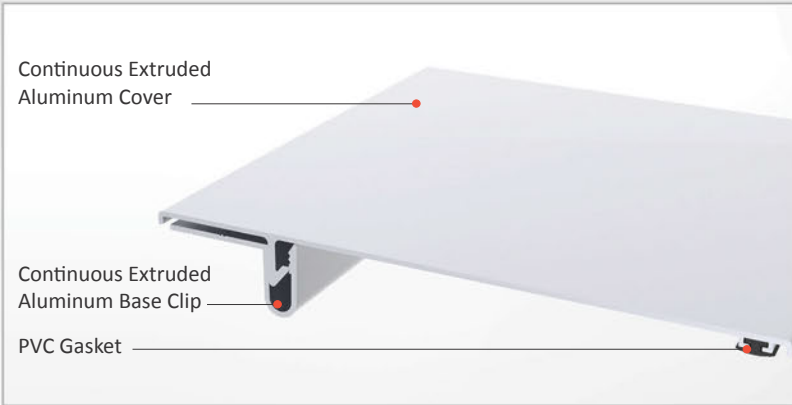

AS U160 surface mounted overall metal cover can easily be applied to all types of parallel wall and ceiling and gives a decorative aspect to the places with invisible screwing system. Base clip is screwed on the surface from one side and the snap-on cover is placed on it. Easy installation, decorative view, high movement ability & maintenance-free characteristics makes AS U160 a favorable profile. It can be aligned with floor covers.

- Application Areas** : Indoor&Outdoor / Wall & Ceiling
- Ideal for** : Shopping Malls, Airports, Residences, Hospitals, Hotels, Commercial & Public Buildings etc.
- Material** : Anodized Aluminum Cover ( Powder Coating optional ), Mill Finish Aluminum Base Clip, EPDM Gasket
- Aluminum Alloy** : 6063 AA-USA / EN AW 6063
- Optional Supplies** : Fire Barrier, Waterproof EPDM membrane

**SEISMIC**

\* Visuals are representative and the profile configuration may differ depending on the characteristics requested.

LOCATION	MODEL	GAP (Fb) mm	HEIGHT (H) MM	OVERALL WIDTH (B) mm	VISIBLE WIDTH (S) mm	MOVEMENT (W) mm	LOAD CAPACITY	STANDARD LENGTH (mt)
Wall to Wall	AS U160-050	50	5	111	111	+25/-40	N/A	3
	AS U160-100	100	5	161	161	+25/-90	N/A	3
	AS U160-150	150	5	211	211	+25/-140	N/A	3

Note: Please ask for different sizes

Profil No Profile Number	AS U160 050	AS U160 050K
Fb (mm)	50	50
H (mm) yaklaşık approx.	5	5
W± (mm) yaklaşık approx.	+25/-40	+25/-40
Renk Color	Alüminyum Kapak: Eliksalli , Alüminyum Bağlantı Parçası: Natürel , Fitiller: Siyah Aluminum Cover: Anodized , Aluminum Base Clip: Natural , Inserts:Black	
Malzeme Material	Alüminyum, EPDM Kauçuk Aluminum, EPDM Rubber	
Standart Uzunluk Standard Length	3	