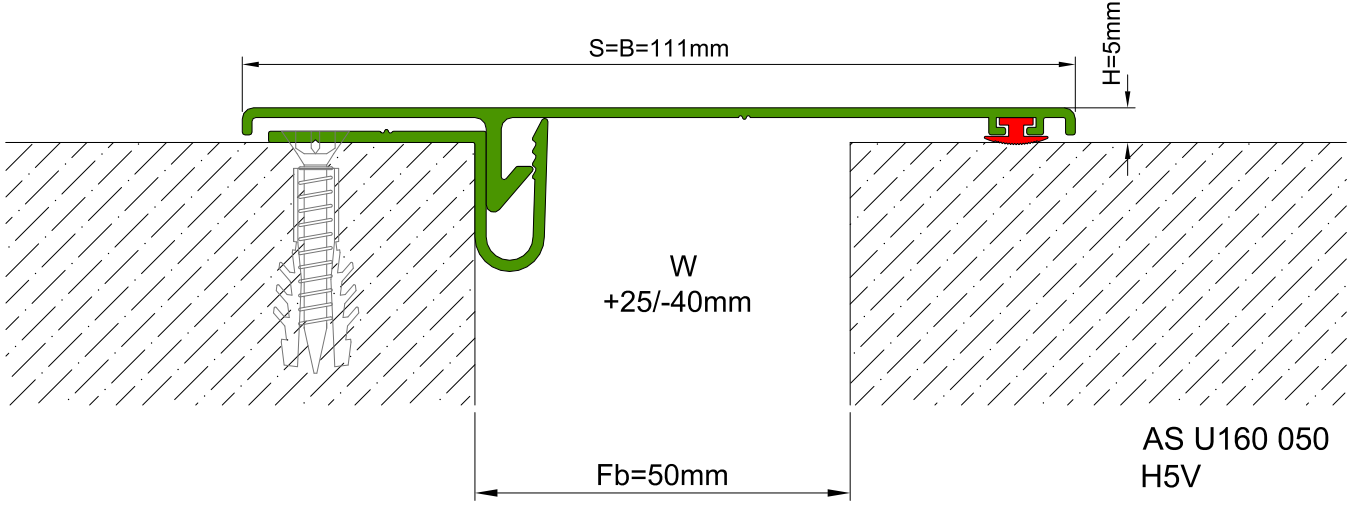

AS U160 surface mounted overall metal cover can easily be applied to all types of parallel wall and ceiling and gives a decorative aspect to the places with invisible screwing system. Base clip is screwed on the surface from one side and the snap-on cover is placed on it. Easy installation, decorative view, high movement ability & maintenance-free characteristics makes AS U160 a favorable profile. It can be aligned with floor covers.

- Application Areas** : Indoor&Outdoor / Wall & Ceiling
- Ideal for** : Shopping Malls, Airports, Residences, Hospitals, Hotels, Commercial & Public Buildings etc.
- Material** : Anodized Aluminum Cover ( Powder Coating optional ), Mill Finish Aluminum Base Clip, EPDM Gasket
- Aluminum Alloy** : 6063 AA-USA / EN AW 6063
- Optional Supplies** : Fire Barrier, Waterproof EPDM membrane

**SEISMIC**

\* Visuals are representative and the profile configuration may differ depending on the characteristics requested.

LOCATION	MODEL	GAP (Fb) mm	HEIGHT (H) MM	OVERALL WIDTH (B) mm	VISIBLE WIDTH (S) mm	MOVEMENT (W) mm	LOAD CAPACITY	STANDARD LENGTH (mt)
Wall to Wall	AS U160-050	50	5	111	111	+25/-40	N/A	3
	AS U160-100	100	5	161	161	+25/-90	N/A	3
	AS U160-150	150	5	211	211	+25/-140	N/A	3

Note: Please ask for different sizes

Profil No Profile Number	AS U160 050	AS U160 050K
Fb (mm)	50	50
H (mm) yaklaşık approx.	5	5
W± (mm) yaklaşık approx.	+25/-40	+25/-40
Renk Color	Alüminyum Kapak: Eliksalli , Alüminyum Bağlantı Parçası: Natürel , Fitiller: Siyah Aluminum Cover: Anodized , Aluminum Base Clip: Natural , Inserts:Black	
Malzeme Material	Alüminyum, EPDM Kauçuk Aluminum, EPDM Rubber	
Standart Uzunluk Standard Length	3	